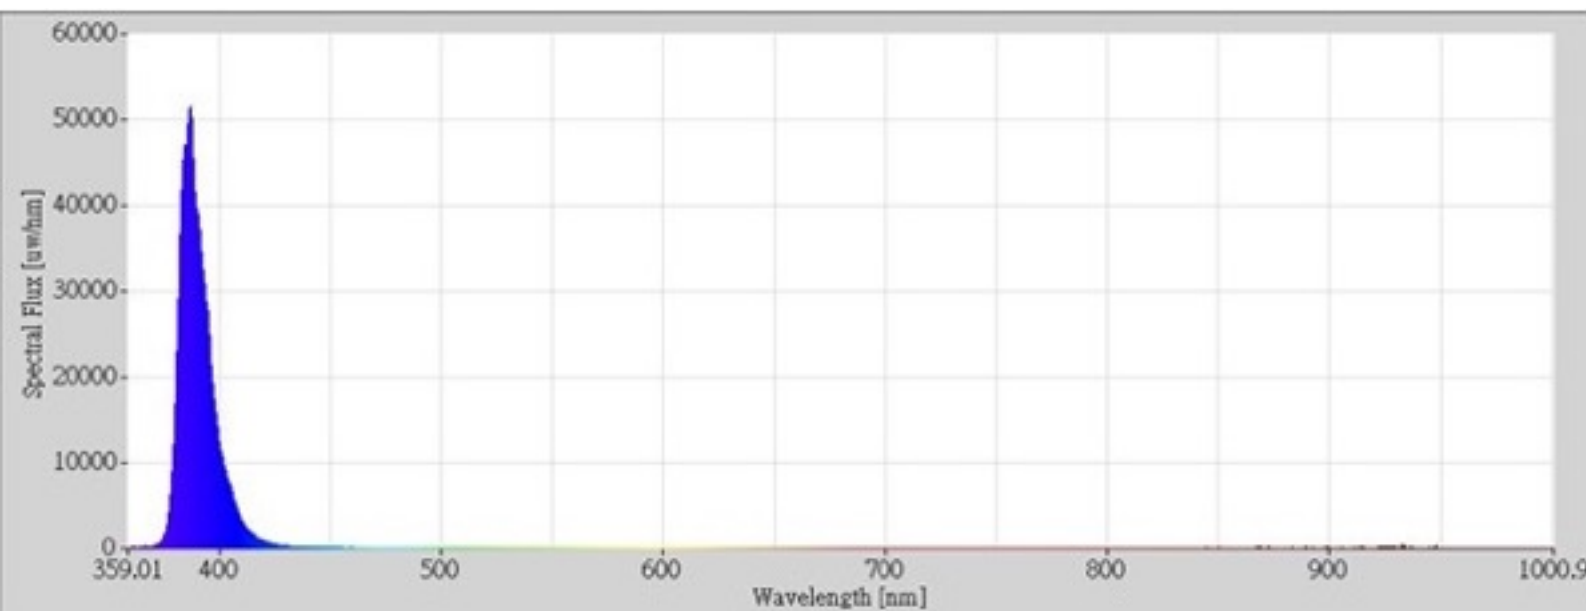

TUBE SIZE	1198mm*26mm(T8 type)
TUBE MATERIAL	Aluminum with transparent PC
TUBE WEIGHT	300g±10g
WAVELENGTH	UVA:385±nm(Wp)
INPUT VOLTAGE	DC 36V/0.6A
INPUT METHOD	G13 single side
POWER CONSUMPTION	22W±5
BEAM ANGLE	>140°
OPEARTING TEMP	<60°C
WATER PROOF	IP50
LIFE	1 year*Design life is not equal to actual life,subject to actual using condition.

COLOR TUBE:UV.
LEE-TECH CO.,LTD